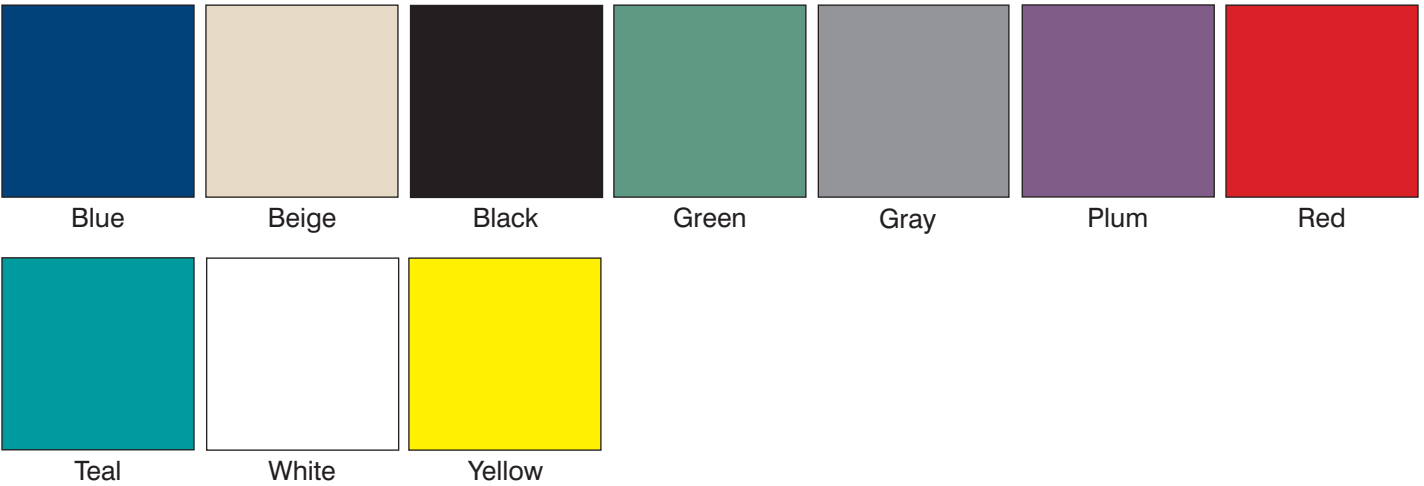

Available PVC and Nylon Coverings for all ELITE ProBaffle Products

PVC Baffle Color Options

Nylon Baffle Color Options

Note 1: Due to the variance of different computer monitors, video card color depths and printers, auralex Acoustics cannot guarantee that the color(s) represented here will exactly match the fabric products shipped.

Note 2: All ProBaffles can also be finished in any of the ProPanel/CFS fabrics.

These color swatches are for reference purposes only.