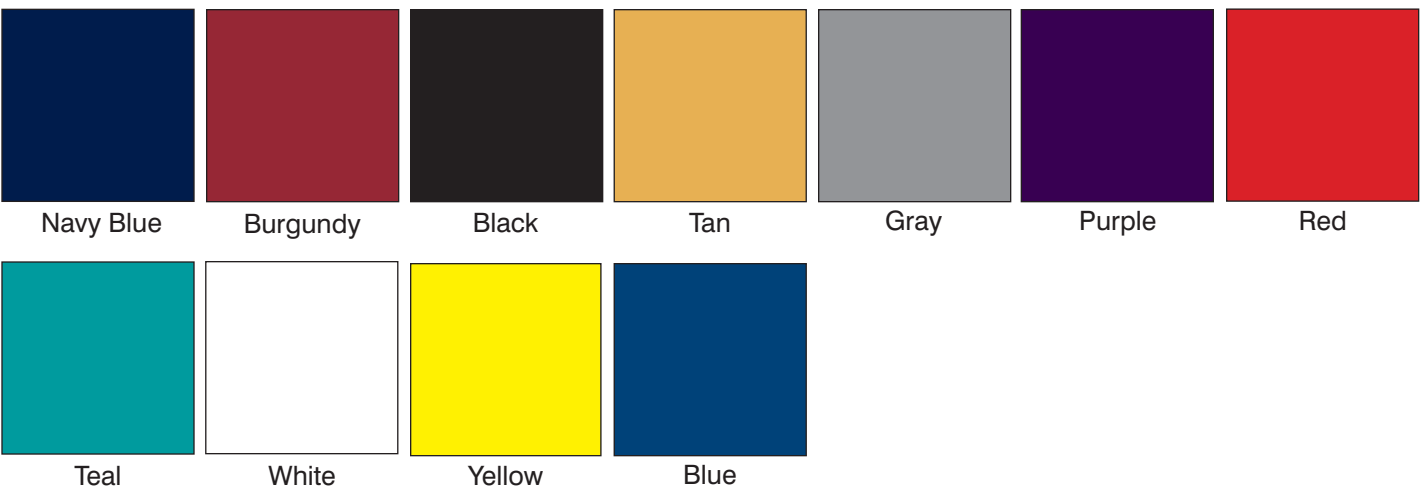

Available PVC and Nylon Coverings for all ELITE ProBaffle Products

PVC Baffle Color Options

Nylon Baffle Color Options

Note 1: Due to the variance of different computer monitors, video card color depths and printers, auralex Acoustics cannot guarantee that the color(s) represented here will exactly match the fabric products shipped.

Note 2: All ProBaffles can also be finished in any of the ProPanel/CFS fabrics.

These color swatches are for reference purposes only.