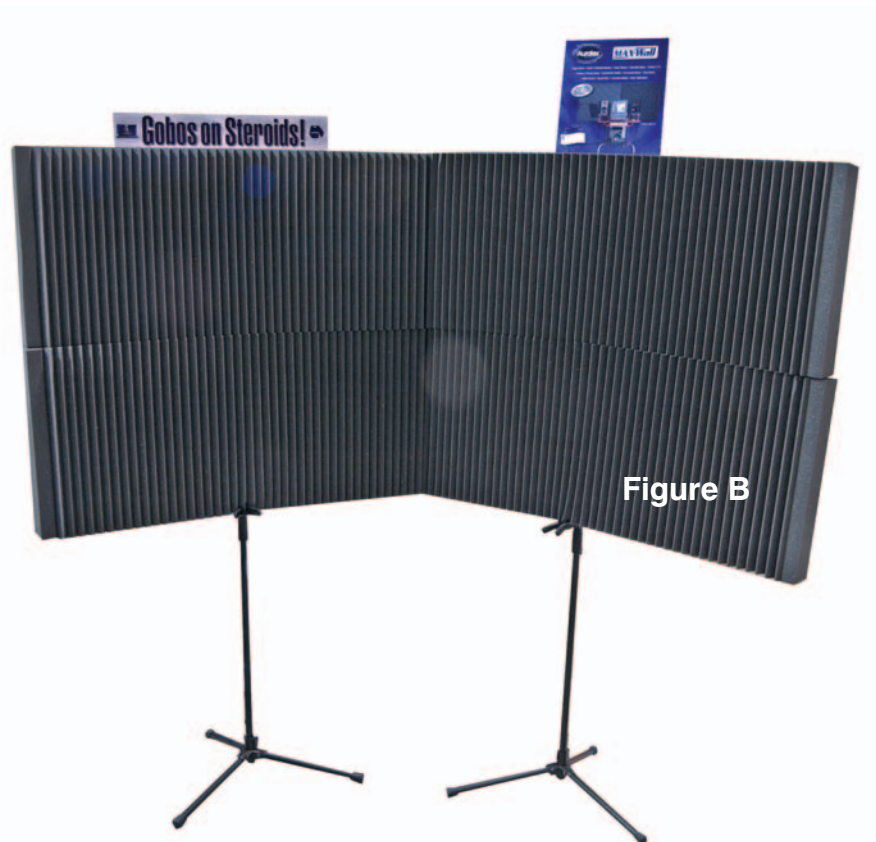

Installation:

- **Figure A** shows how each MAX-Wall POP sign will fasten around the 18" Telescope extension (*included in the MAX-Wall 420 kits*).
- **Figure B** shows how each POP sign's intended display appearance.

TIP: Before you are finished attaching these POP signs, be sure to adjust the height of each of the mic stand's center post and 18" extension so that it rides flush with the top edge of each POP sign and does not stick out above the top edge of either signage. If you have any questions call your Auralex Regional Manager.

Figure A

Figure B