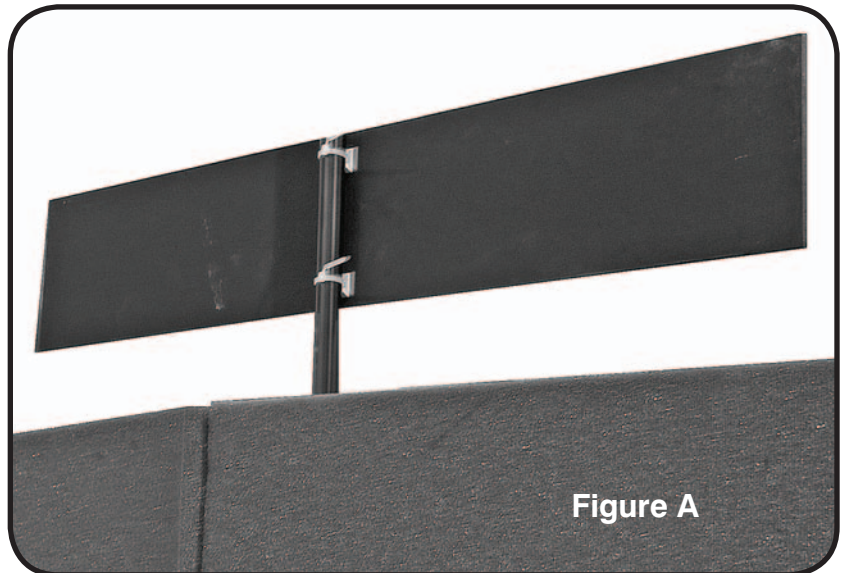

Installation:

- **Figure A** shows how each MAX-Wall POP sign will fasten around the 18" Telescope extension (*included in the MAX-Wall 420 kits*).
- **Figure B** shows how each POP sign's intended display appearance.

TIP: Before you are finished attaching these POP signs, be sure to adjust the height of each of the mic stand's center post and 18" extension so that it rides flush with the top edge of each POP sign and does not stick out above the top edge of either signage. If you have any questions call your Auralex Regional Manager.

Figure A

Figure B