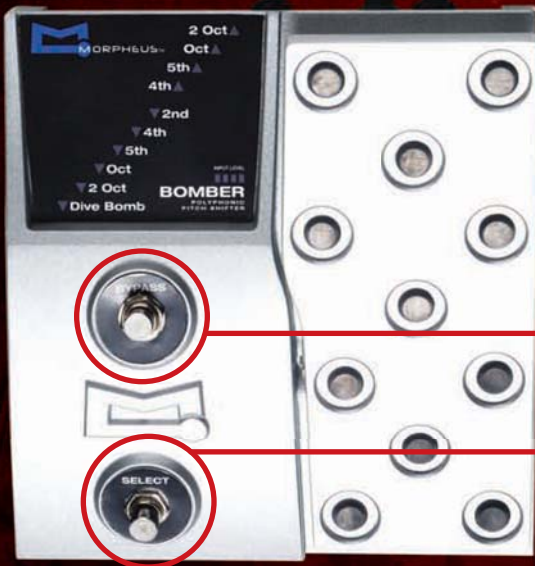

some new and exciting guitar tricks.

The Bomber pedal's innovative design strikes a perfect balance between control and ease of use.

No more bending over to change pedal settings. Select a range from two octaves up, to five octaves Down by simply using your foot.

Extreme Processors • morpheusEFX.com

The Bomber Pedal

- Proprietary polyphonic pitch Shifter
- Pitch up a 4th, 5th 1 octave or 2 full octaves
- Pitch down a 2nd, 4th, 5th 1 octave or 2 full octaves
- Features a 5 full octave foot controlled Dive Bomb!
- Bright backlit indicators
- IN, OUT and power supply jacks (power supply included)
- Rugged cast-metal chassis
- Two-year limited warranty

USB plug allows for software updates

Dynamic foot controlled tremolo allows for smooth pitch shifting striking a perfect balance between control and ease of use

Foot controlled bypass allows instant effect toggle on/off